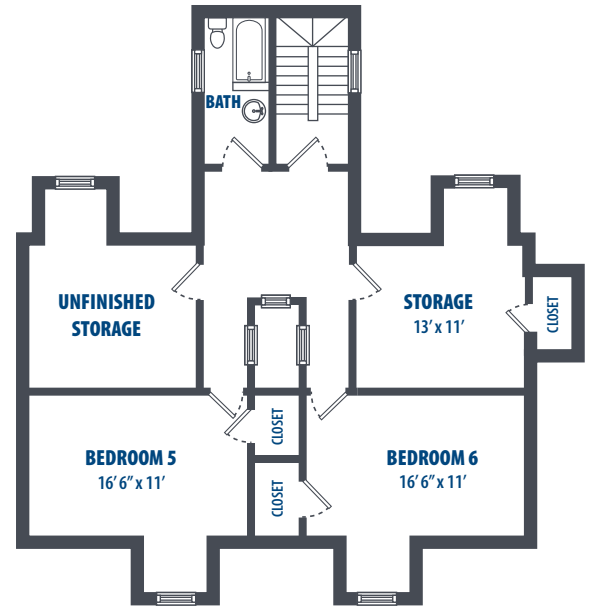

**BREMERTON**

**HUNT MILITARY COMMUNITY**

**BREMERTON - 214 SOUTH DOYEN (QTRS M2)**

6 Bedroom | 3.5 Bath | 5679 Sq. Ft.\*

4168 Greenfish Drive | Silverdale, WA 98315 | Phone: 360-447-5600

*\*All square footage is approximate.*