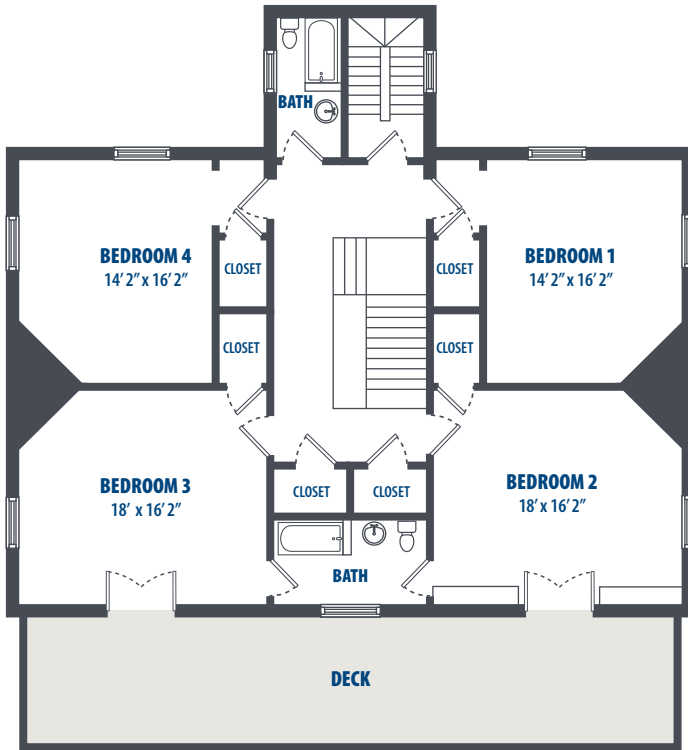

**BREMERTON**

**HUNT MILITARY COMMUNITY**

**BREMERTON - 214 SOUTH DOYEN (QTRS M2)**

6 Bedroom | 3.5 Bath | 5679 Sq. Ft.\*

4168 Greenfish Drive | Silverdale, WA 98315 | Phone: 360-447-5600

*\*All square footage is approximate.*