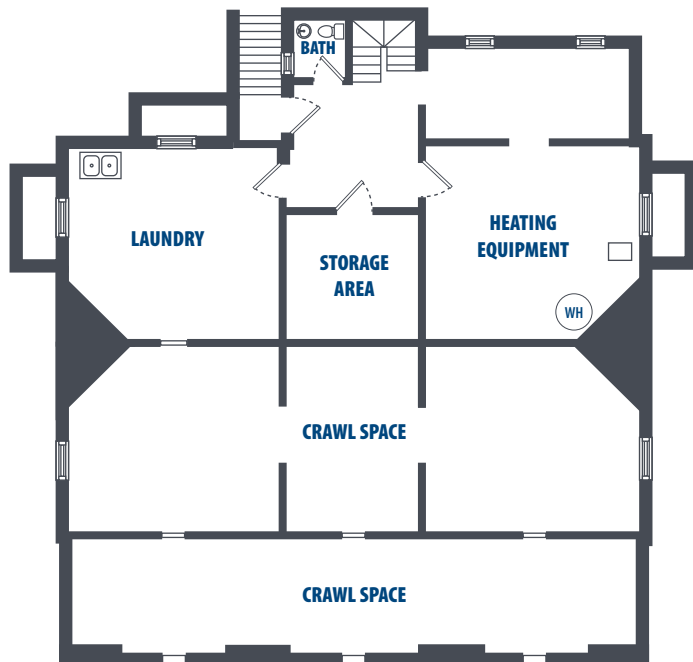

**BREMERTON**

**HUNT MILITARY COMMUNITY**

**BREMERTON - 214 SOUTH DOYEN (QTRS M2)**

6 Bedroom | 3.5 Bath | 5679 Sq. Ft.\*

4168 Greenfish Drive | Silverdale, WA 98315 | Phone: 360-447-5600

*\*All square footage is approximate.*