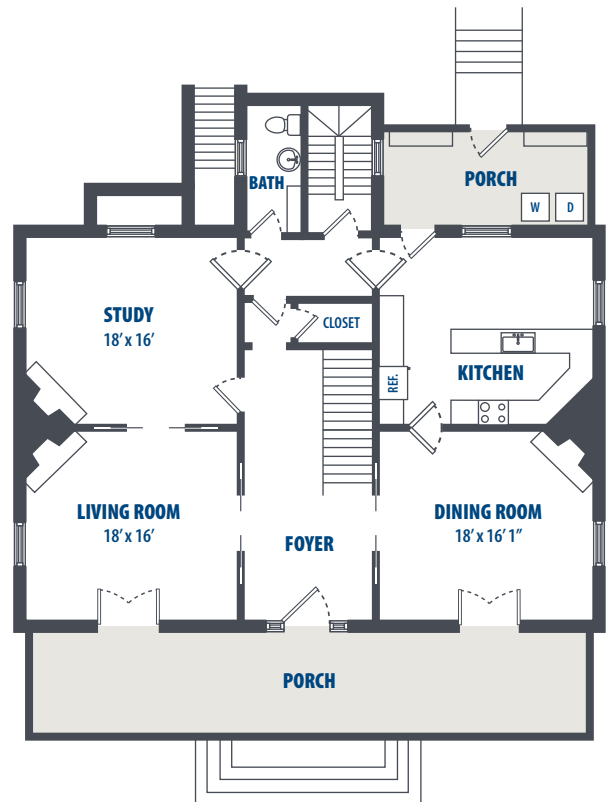

**BREMERTON**

**HUNT MILITARY COMMUNITY**

**BREMERTON - 214 SOUTH DOYEN (QTRS M2)**

6 Bedroom | 3.5 Bath | 5679 Sq. Ft.\*

4168 Greenfish Drive | Silverdale, WA 98315 | Phone: 360-447-5600

*\*All square footage is approximate.*