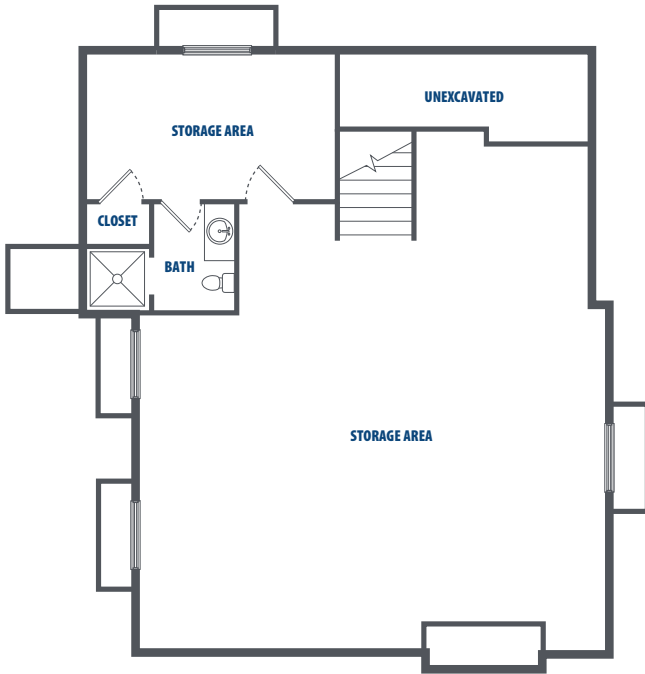

## BREMERTON - QTRS Z

5 Bedroom | 4.5 Bath | 1641 Sq. Ft.\*

BASEMENT

FIRST FLOOR

SECOND FLOOR

ATTIC

4168 Greenfish Drive | Silverdale, WA 98315 | Phone: 360-447-5600

*\*All square footage is approximate.*