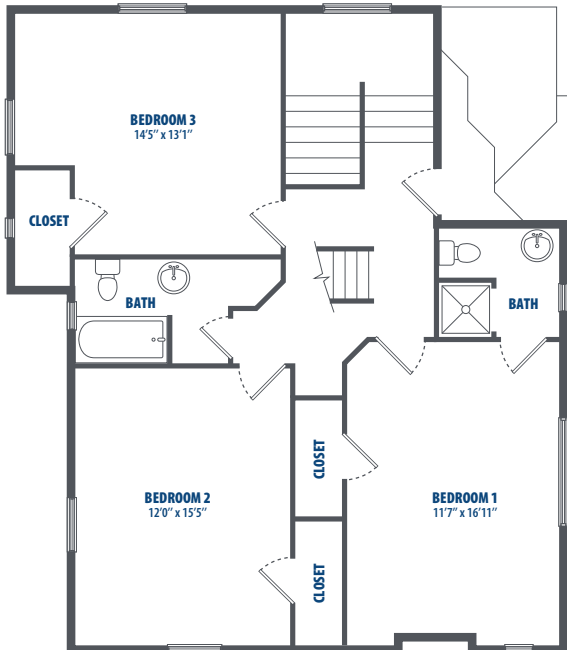

## BREMERTON - QTRS Z

5 Bedroom | 4.5 Bath | 1641 Sq. Ft.\*

BASEMENT

FIRST FLOOR

SECOND FLOOR

ATTIC

4168 Greenfish Drive | Silverdale, WA 98315 | Phone: 360-447-5600

*\*All square footage is approximate.*