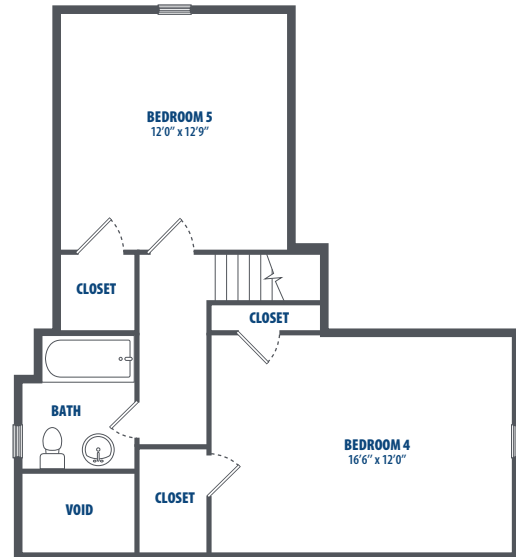

## BREMERTON - QTRS Z

5 Bedroom | 4.5 Bath | 1641 Sq. Ft.\*

BASEMENT

FIRST FLOOR

SECOND FLOOR

ATTIC

4168 Greenfish Drive | Silverdale, WA 98315 | Phone: 360-447-5600

*\*All square footage is approximate.*